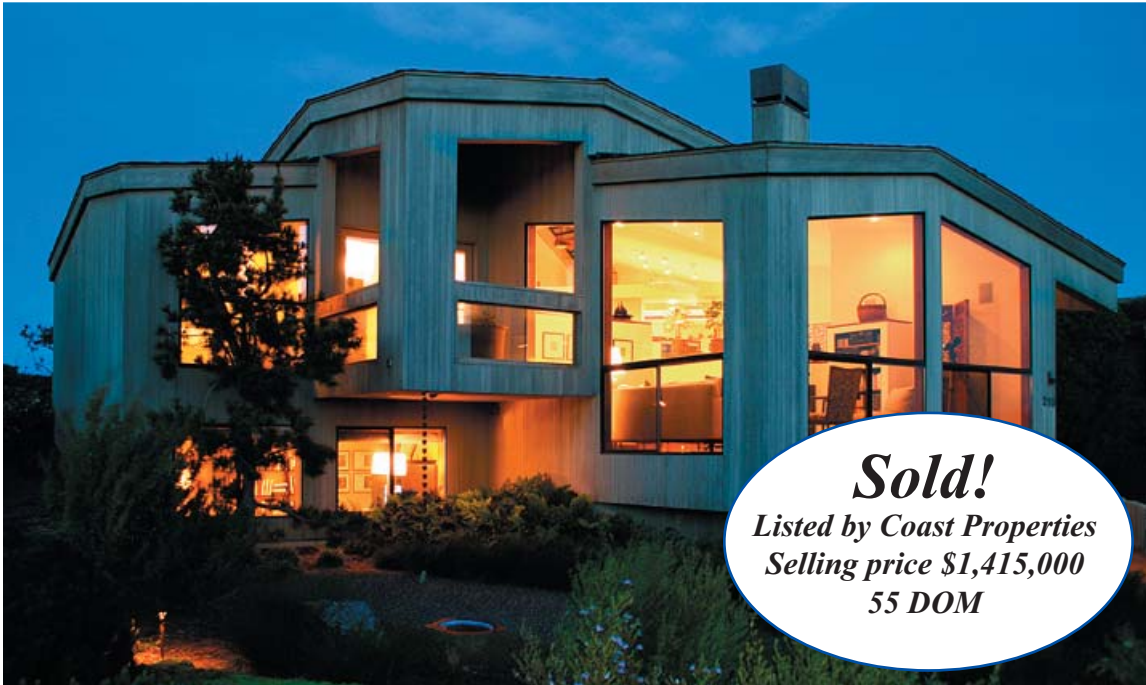

Dennis and Kathleen Erba

Whitewater and Sunset Views

Offered at
\$1,495,000

3 bedrooms
3 full bathrooms
2,741 square feet
Built 1993
Remodeled 2001

210 Surfbird Court
Bodega Bay, CA

COAST PROPERTIES

555 Highway One
Bodega Bay, CA 94923

Dennis and Kathleen Erba
800.875.2201 x222
707.875.2200 x222
erba@inreach.com
www.ilovebodegabay.com

Sold!
Listed by Coast Properties
Selling price \$1,415,000
55 DOM

www.bodegabayhomes.com

© 2005 Coldwell Banker Coast Properties ®, TM and SM are licensed trademarks to Coldwell Banker Real Estate Corporation. An Equal Opportunity Company. Equal Housing Opportunity. Each Office Is Independently Owned And Operated. Information herein is deemed reliable but not guaranteed.

MLS# 20514646

8/12/2005